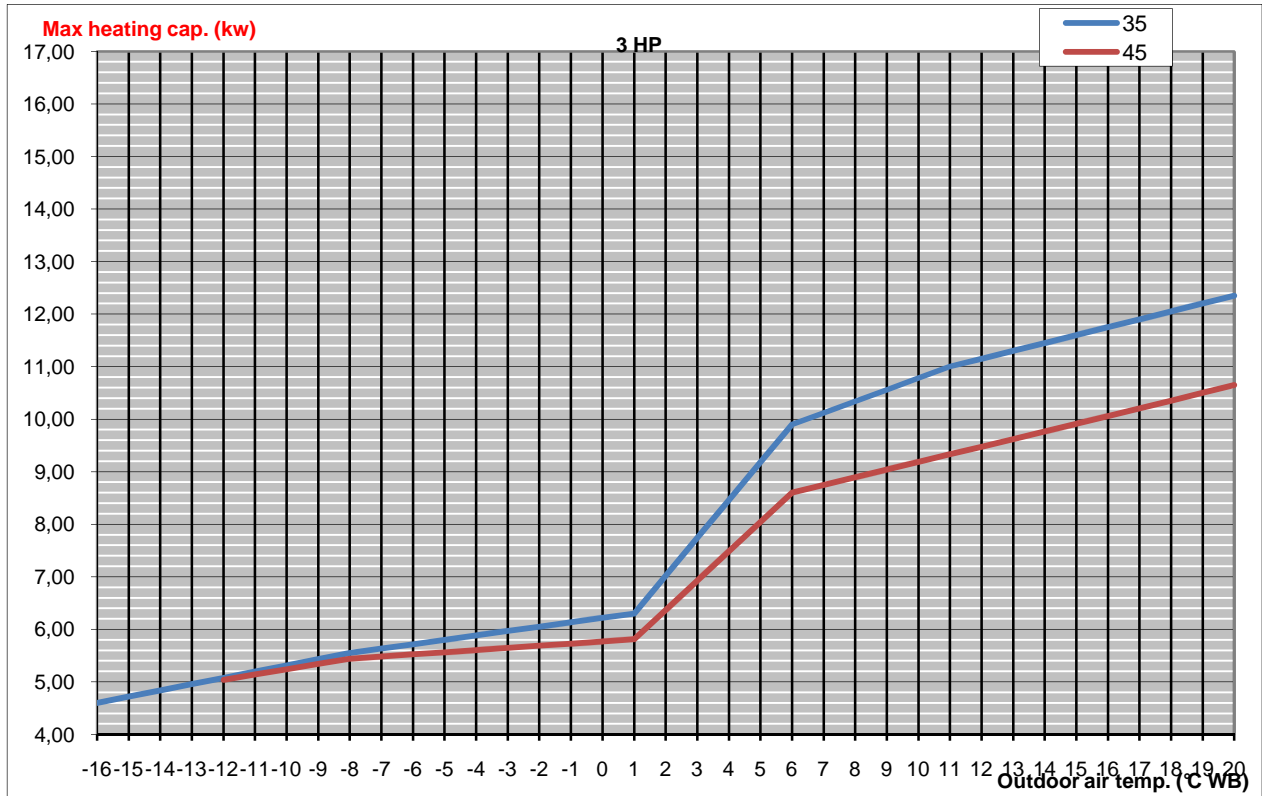

1-6-5. Graph Heating 3HP : GRFP259R5I + HKE259R5I

The defrosting has been included in the heating data here enclosed.