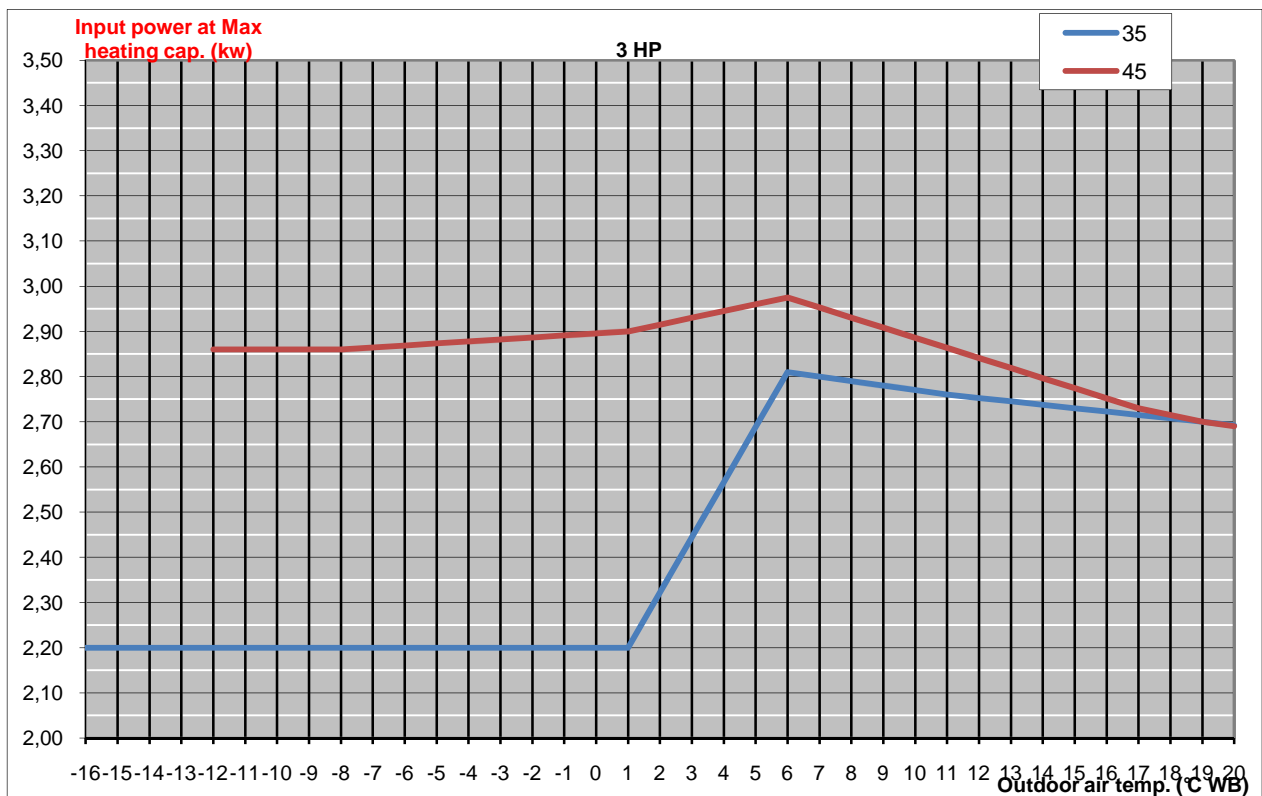

1-6-5. Graph Heating 3HP : GRFP259R5I + HKE259R5I

The defrosting has been included in the heating data here enclosed.