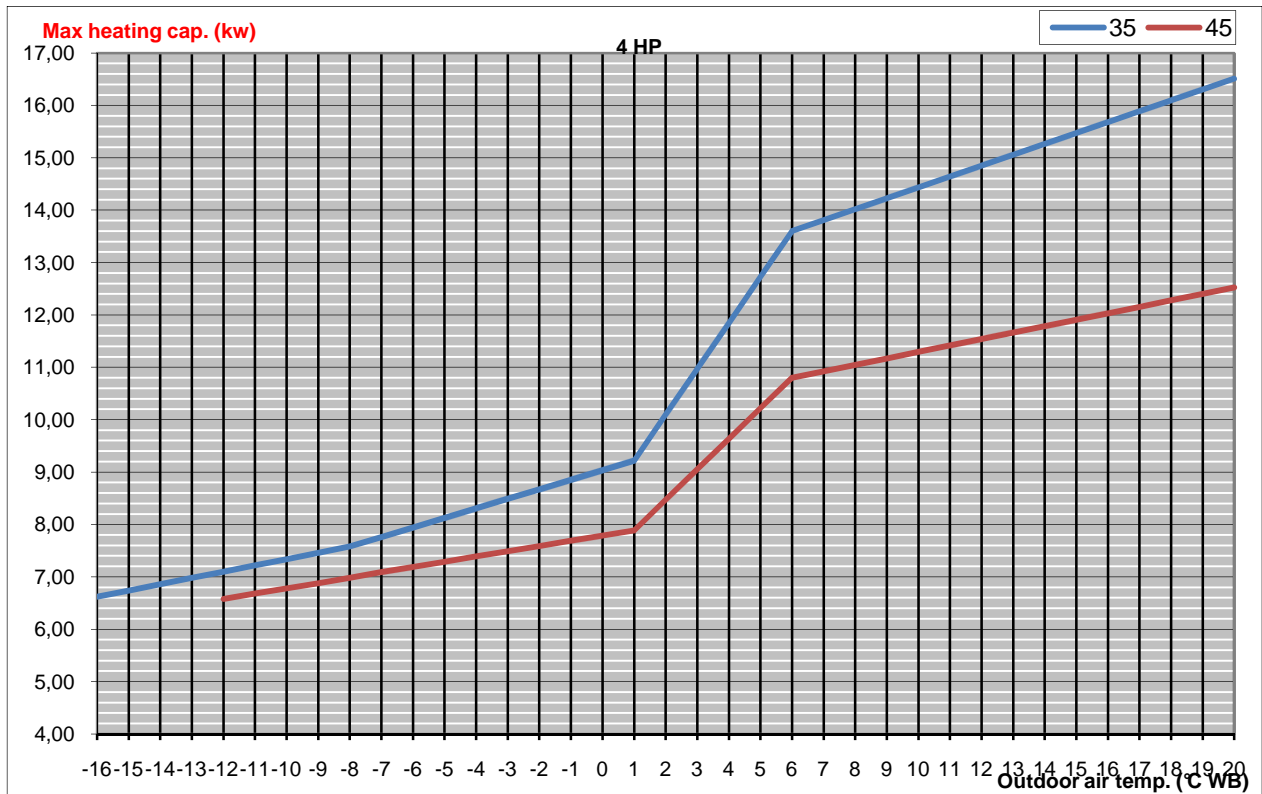

1-6-8. Graph Heating 4HP : GRFP369R5I + HKE369R5I

The defrosting has been included in the heating data here enclosed.