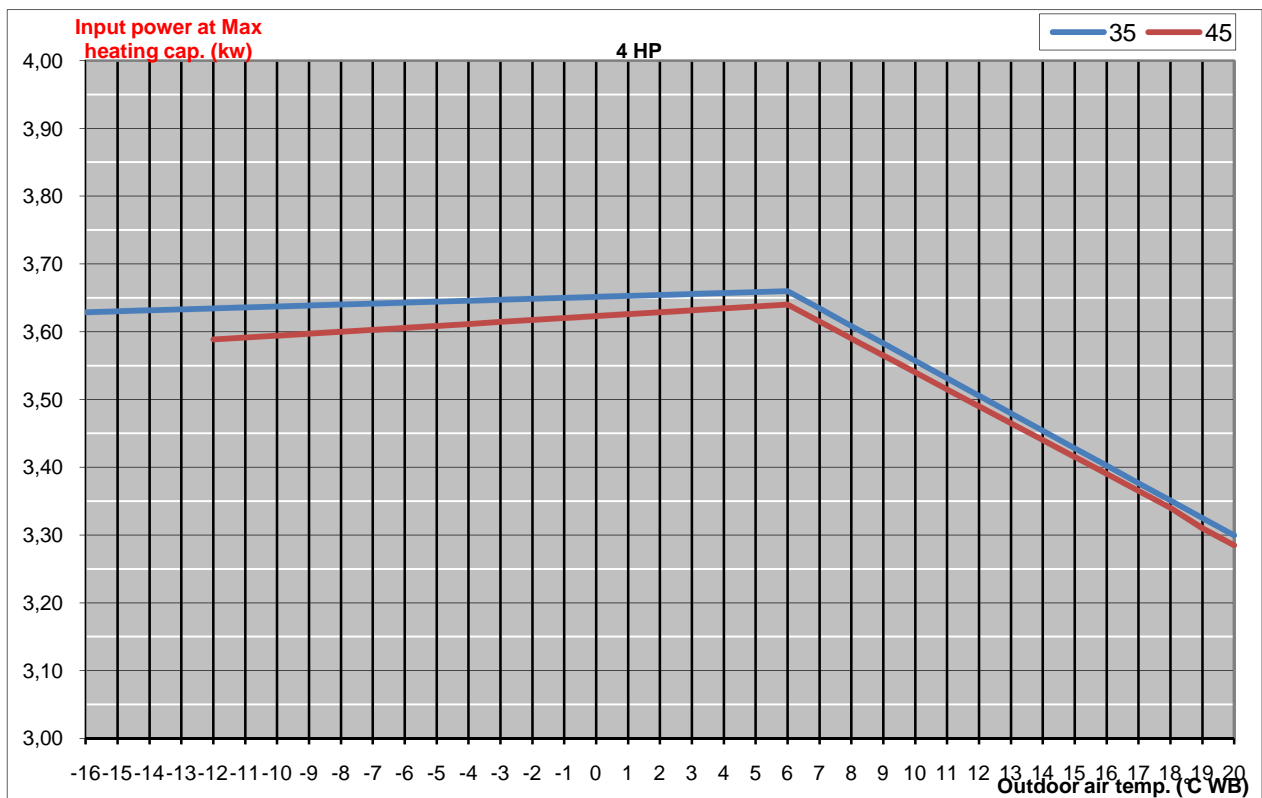

1-6-8. Graph Heating 4HP : GRFP369R5I + HKE369R5I

The defrosting has been included in the heating data here enclosed.