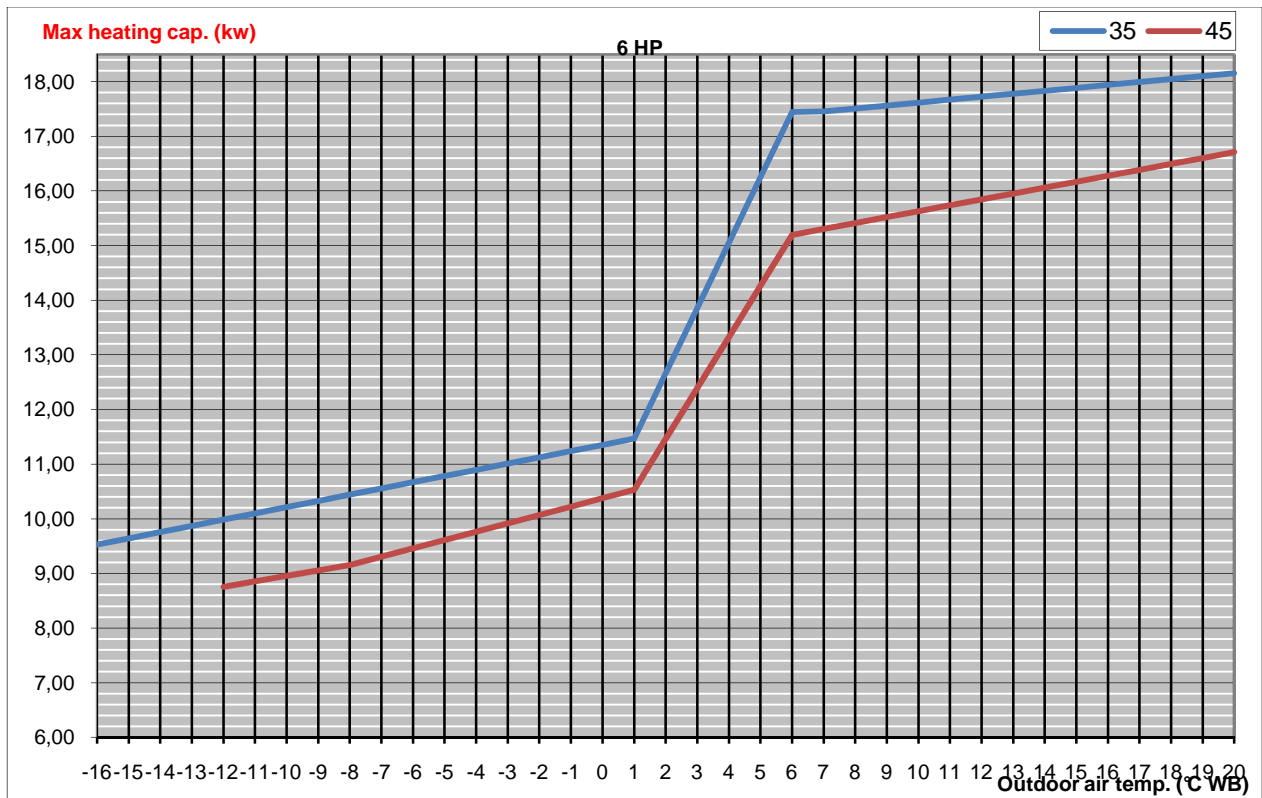

1-6-14. Graph Heating 6 HP : GRFP609R5I + HKE609R5I

The defrosting has been included in the heating data here enclosed.