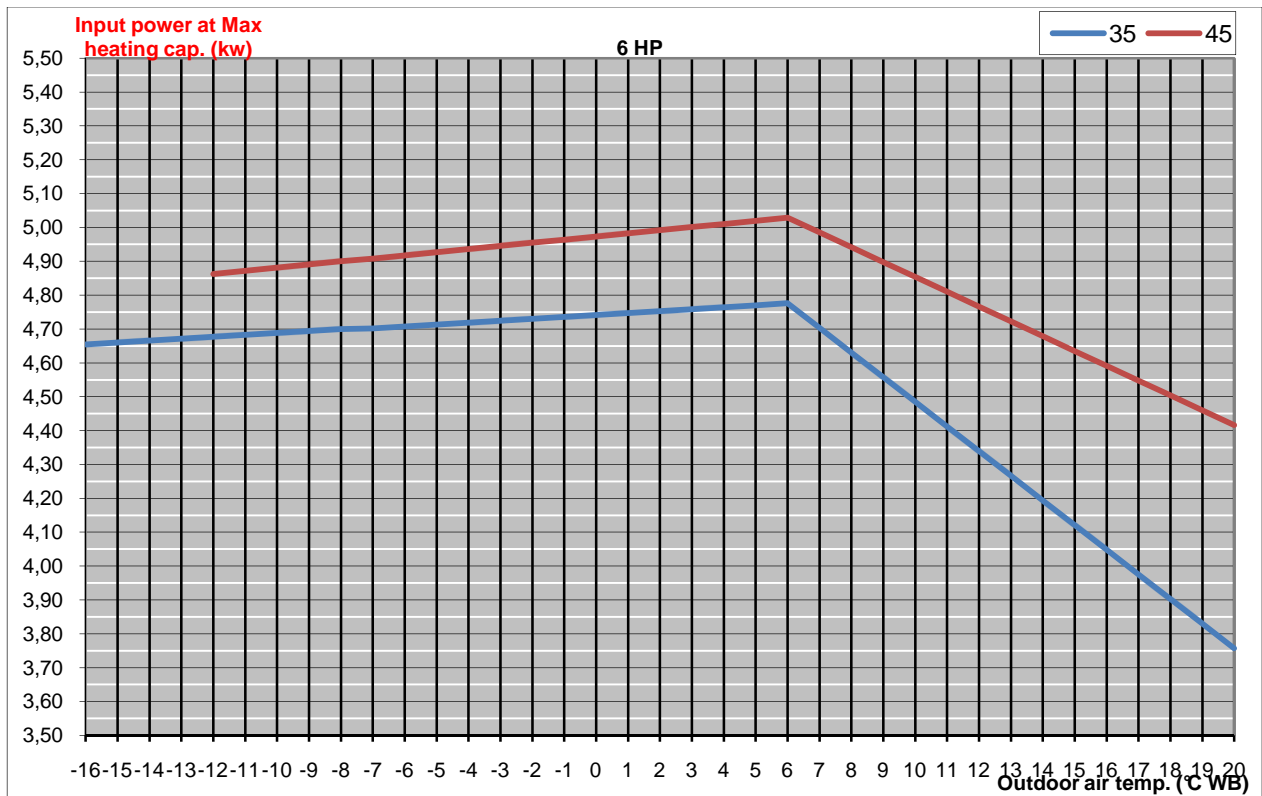

1-6-14. Graph Heating 6 HP : GRFP609R5I + HKE609R5I

The defrosting has been included in the heating data here enclosed.